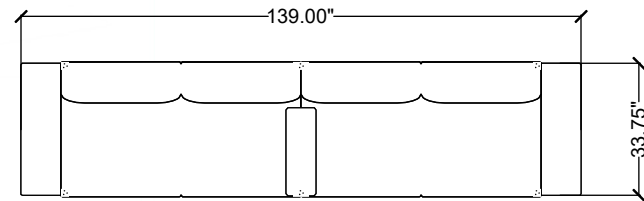

stylex

METRUM 03

Materials priced in Grade B Fabric. This specification is for budget purposes and reflects list pricing.

METRUM 03

LINE	PART NUMBER	PART DESCRIPTION	QTY	LIST	EXT. LIST
1	MT12	Metrum, Low Back, Double, Standard Uph	1	\$4,462.00	\$4,462.00
2	MT12	Metrum, Low Back, Double, Standard Uph	1	\$4,462.00	\$4,462.00
3	MT42SW83	Metrum, Arm, Bookshelf Arm, Natural Maple	1	\$2,519.00	\$2,519.00
4	MT42SW83	Metrum, Arm, Bookshelf Arm, Natural Maple	1	\$2,519.00	\$2,519.00
5	MT45SW83	Metrum, Arm, Mid Arm Wood, Natural Maple	1	\$1,008.00	\$1,008.00
				Quote Total:	\$14,970.00