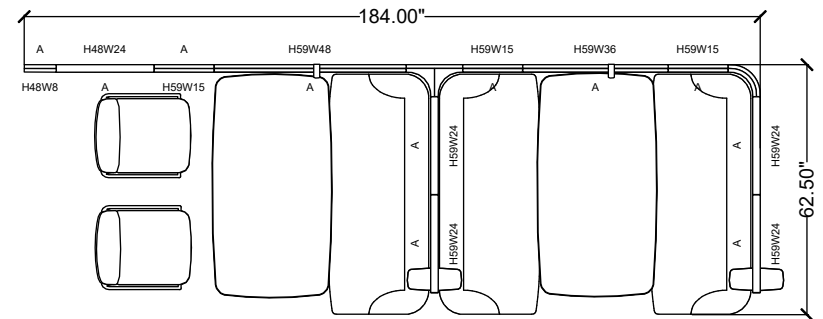

stylex

LUNA 03

Materials priced in Grade B Fabric. This specification is for budget purposes and reflects list pricing.

LUNA 03

LINE	PART NUMBER	PART DESCRIPTION	QTY	LIST	EXT. LIST
1	DL121	Dela, Guest 4-Leg Arm, Fully Upholstered	2	\$1,325.00	\$2,650.00
2	LNP23L60	Luna, Plinth, Arm Both, Low Back, 60in Long, Standard Uph	3	\$5,623.00	\$16,869.00
3	OB-SR30056-ST1-B29	Obair Multi-Purpose Table with Dual Base - Soft Rectangle 30x56" Straight Edge	2	\$2,869.00	\$5,738.00
4	STA01	Still Screens, Accessories, Hook	2	\$40.00	\$80.00
5	STB01	Still Screens, Base, Small	2	\$128.00	\$256.00
6	STU01H59W15	Still Screens, 15in Width, Uph. Screen, 59in Height	2	\$1,203.00	\$2,406.00
7	STU01H59W36	Still Screens, 36in Width, Uph. Screen, 59in Height	1	\$1,825.00	\$1,825.00
8	STU01H59W48	Still Screens, 48in Width, Uph. Screen, 59in Height	1	\$1,884.00	\$1,884.00
9	STU02H59W15	Still Screens, Transition, Uph. Screen, 59in Height	1	\$1,203.00	\$1,203.00
10	STU10H48	Still Screens, End Cap, Uph. Screen, 48in Height	1	\$744.00	\$744.00
11	STU20H59	Still Screens, 90 Degree, Uph. Screen, 59in Height	1	\$1,236.00	\$1,236.00
12	STU22H59	Still Screens, 3-Way T, Uph. Screen, 59in Height	1	\$1,717.00	\$1,717.00
13	STW01H48W24	Still Screens, 24in Width, Wood Screen, 48in Height	1	\$1,971.00	\$1,971.00
14	STW01H59W24	Still Screens, 24in Width, Wood Screen, 59in Height	4	\$2,168.00	\$8,672.00