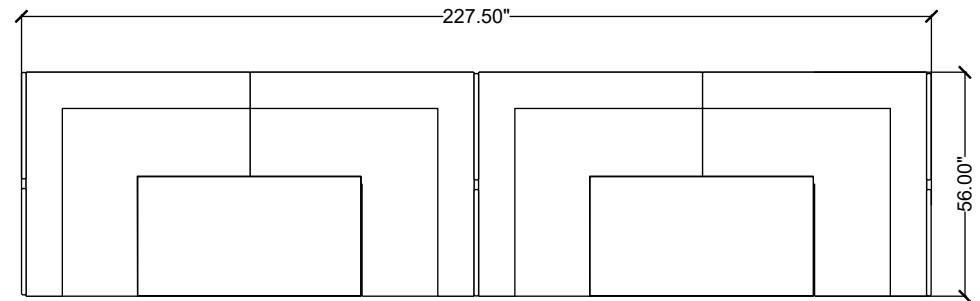

## SHARE 04

Materials priced in Grade B Fabric. This specification is for budget purposes and reflects list pricing.

**SHARE 04**

<b>LINE</b>	<b>PART NUMBER</b>	<b>PART DESCRIPTION</b>	<b>QTY</b>	<b>LIST</b>	<b>EXT. LIST</b>
1	OB-TR30056-ST1-B29	Obair Multi-Purpose Table with Dual Base - True Rectangle 30x56" Straight Edge	2	\$2,838.00	\$5,676.00
2	SH3100	Share, Accessories, Privacy Screen	6	\$976.00	\$5,856.00
3	SH7228	Share, Chair, 90 Corner, Banquette Height, Standard Upholstery	4	\$7,978.00	\$31,912.00
				<b>Quote Total:</b>	<b>\$43,444.00</b>