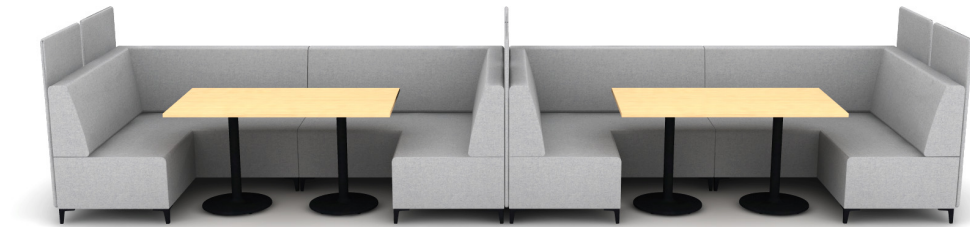

## SHARE 04

Materials priced in Grade B Fabric. This specification is for budget purposes and reflects list pricing.

**SHARE 04**

<b>LINE</b>	<b>PART NUMBER</b>	<b>PART DESCRIPTION</b>	<b>QTY</b>	<b>LIST</b>	<b>EXT. LIST</b>
1	OB-TR30056-ST1-B29	Obair Multi-Purpose Table with Dual Base - True Rectangle 30x56" Straight Edge	2	\$2,838.00	\$5,676.00
2	SH3100	Share, Accessories, Privacy Screen	6	\$976.00	\$5,856.00
3	SH7228	Share, Chair, 90 Corner, Banquette Height, Standard Upholstery	4	\$7,978.00	\$31,912.00
				<b>Quote Total:</b>	<b>\$43,444.00</b>