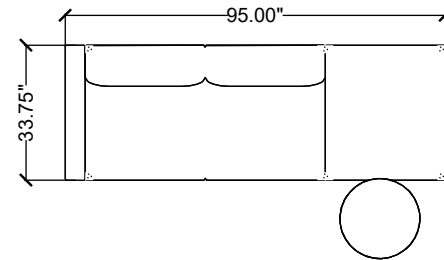

stylex

METRUM 05

Materials priced in Grade B Fabric. This specification is for budget purposes and reflects list pricing.

METRUM 05

LINE	PART NUMBER	PART DESCRIPTION	QTY	LIST	EXT. LIST
1	ADB24T20SW	Adorn B24 in, T20 in, Solid Wood	1	\$1,437.00	\$1,437.00
2	MT01	Metrum, Bench, Single	1	\$1,723.00	\$1,723.00
3	MT12	Metrum, Low Back, Double, Standard Uph	1	\$4,462.00	\$4,462.00
4	MT44	Metrum, Arm, Standard Arm	1	\$640.00	\$640.00
				Quote Total:	\$8,262.00