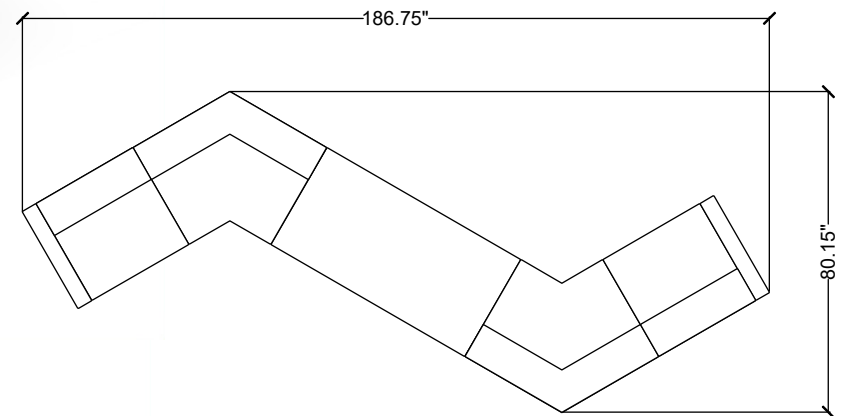

## SHARE 09

Materials priced in Grade B Fabric. This specification is for budget purposes and reflects list pricing.

**SHARE 09**

<b>LINE</b>	<b>PART NUMBER</b>	<b>PART DESCRIPTION</b>	<b>QTY</b>	<b>LIST</b>	<b>EXT. LIST</b>
1	SH0126	Share, Bench, Two-Seater, Lounge Height, Standard Upholstery	1	\$2,695.00	\$2,695.00
2	SH1116	Share, Chair, Single-Seater, Lounge Height, Standard Upholstery	2	\$2,645.00	\$5,290.00
3	SH1246	Share, Chair, 120 Corner, Lounge Height, Standard Upholstery	2	\$4,306.00	\$8,612.00
4	SH546	Share, Arm, 24H, Standard Upholstery	2	\$722.00	\$1,444.00
				<b>Quote Total:</b>	<b>\$18,041.00</b>