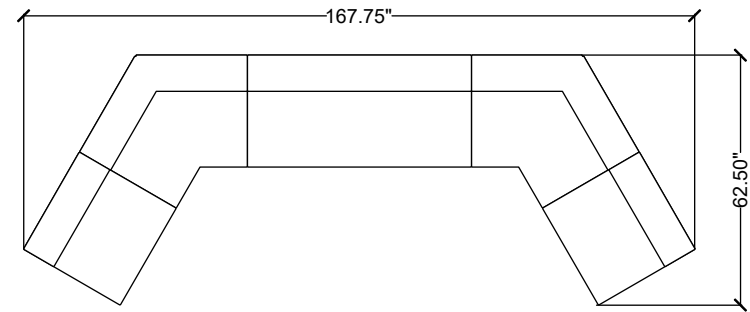

stylex

SHARE 05

Materials priced in Grade B Fabric. This specification is for budget purposes and reflects list pricing.

SHARE 05

LINE	PART NUMBER	PART DESCRIPTION	QTY	LIST	EXT. LIST
1	SH7118	Share, Chair, Single-Seater, Banquette Height, Standard Upholstery	2	\$2,984.00	\$5,968.00
2	SH7128	Share, Chair, Two-Seater, Banquette Height, Standard Upholstery	1	\$5,145.00	\$5,145.00
3	SH7248	Share, Chair, 120 Corner, Banquette Height, Standard Upholstery	2	\$5,020.00	\$10,040.00
				Quote Total:	\$21,153.00