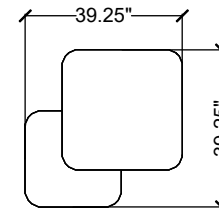

stylex

TRIM 02

This specification is for budget purposes and reflects list pricing.

TRIM 02

LINE	PART NUMBER	PART DESCRIPTION	QTY	LIST	EXT. LIST
1	TR242414CGB	Trim, Coffee Table, 24D x 24W x 14H, Closed Base, Back-Painted Glass	1	\$1,268.00	\$1,268.00
2	TR303016OSW	Trim, Coffee Table, 30D x 30W x 16H, Open Base, Solid Wood	1	\$3,391.00	\$3,391.00
				Quote Total:	\$4,659.00