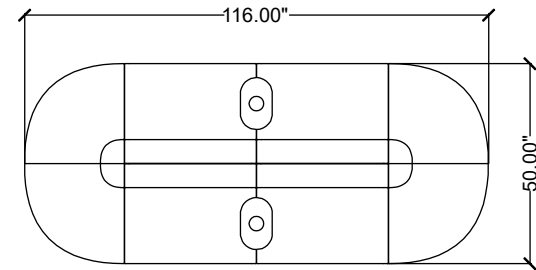

stylex

LUNA 07

Materials priced in Grade B Fabric. This specification is for budget purposes and reflects list pricing.

LUNA 07

LINE	PART NUMBER	PART DESCRIPTION	QTY	LIST	EXT. LIST
1	LN72	Luna, Wireless Charging Tray	2	\$874.00	\$1,748.00
2	LNE11L33	Luna, Elevated, Standard, Low Back, 33in Long, Standard Uph	4	\$2,579.00	\$10,316.00
3	LNE52L50	Luna, Elevated, Round End Cap, Low Back, 50in Long, Standard Uph	2	\$3,259.00	\$6,518.00
				Quote Total:	\$18,582.00