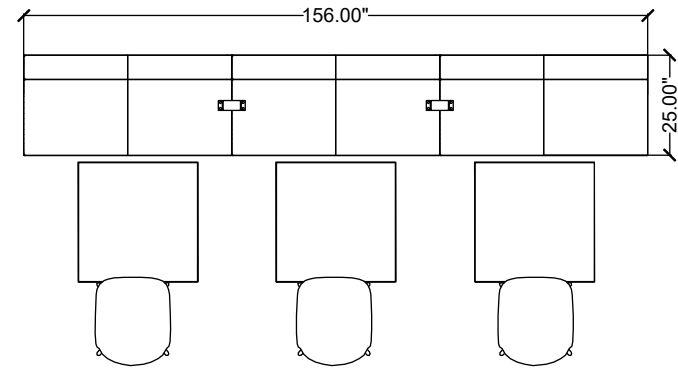

stylex

LUNA 06

Materials priced in Grade B Fabric. This specification is for budget purposes and reflects list pricing.

LUNA 06

LINE	PART NUMBER	PART DESCRIPTION	QTY	LIST	EXT. LIST
1	LNP11H52	Luna, Plinth, Standard, High Back, 52in Long, Standard Uph	1	\$4,584.00	\$4,584.00
2	LNP11H52	Luna, Plinth, Standard, High Back, 52in Long, Standard Uph	1	\$4,584.00	\$4,584.00
3	LNP11H52	Luna, Plinth, Standard, High Back, 52in Long, Standard Uph	1	\$4,584.00	\$4,584.00
4	OB-TR30030-ST1-B29	Obair Multi-Purpose Table with Single Base - True Rectangle 30x30" Straight Edge	3	\$1,456.00	\$4,368.00
5	VR13140	Verve, Fully Upholstered, Four Leg Wood	3	\$1,439.00	\$4,317.00