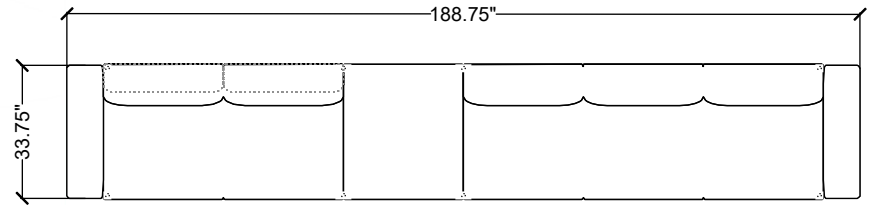

stylex

METRUM 01

Materials priced in Grade B Fabric. This specification is for budget purposes and reflects list pricing.

METRUM 01

LINE	PART NUMBER	PART DESCRIPTION	QTY	LIST	EXT. LIST
1	ADB15T36MT	Adorn B15 in, T36 in, Metal	1	\$1,061.00	\$1,061.00
2	MT01	Metrum, Bench, Single	1	\$1,723.00	\$1,723.00
3	MT13	Metrum, Low Back, Triple, Standard Uph	1	\$6,206.00	\$6,206.00
4	MT22	Metrum, High Back, Double, Standard Uph	1	\$5,505.00	\$5,505.00
5	MT41	Metrum, Arm, Cantilever Arm	1	\$700.00	\$700.00
6	MT41	Metrum, Arm, Cantilever Arm	1	\$700.00	\$700.00
				Quote Total:	\$15,895.00