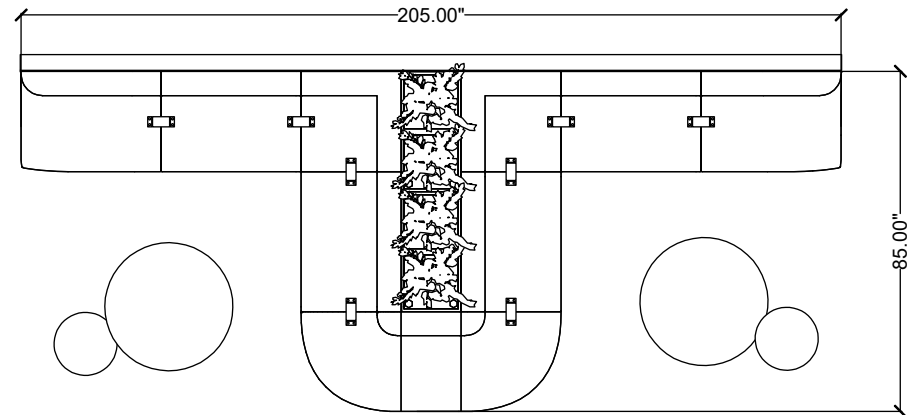

stylex

LUNA 02

Materials priced in Grade B Fabric. This specification is for budget purposes and reflects list pricing.

LUNA 02

LINE	PART NUMBER	PART DESCRIPTION	QTY	LIST	EXT. LIST
1	LNP6P2ALB	Luna, Plinth Planter, Double, Enclosed, Low Back	2	\$2,523.00	\$5,046.00
2	LNP31L35	Luna, Plinth, Armless End Left, Low Back, 35in Long, Standard Uph	1	\$3,306.00	\$3,306.00
3	LNP11L35	Luna, Plinth, Standard, Low Back, 35in Long, Standard Uph	4	\$3,180.00	\$12,720.00
4	LNP42L25	Luna, Plinth, Square Inside Corner, Low Back, Standard Uph	2	\$3,234.00	\$6,468.00
5	LNP52L65	Luna, Plinth, Round End Cap, Low Back, 65in Long, Standard Uph	1	\$4,334.00	\$4,334.00
6	LNP32L35	Luna, Plinth, Armless End Right, Low Back, 35in Long, Standard Uph	1	\$3,306.00	\$3,306.00
7	DU501	Dau Wire Table Small	2	\$1,293.00	\$2,586.00
8	DU503	Dau Upholstered Table Large	2	\$2,794.00	\$5,588.00
				Quote Total:	\$43,354.00