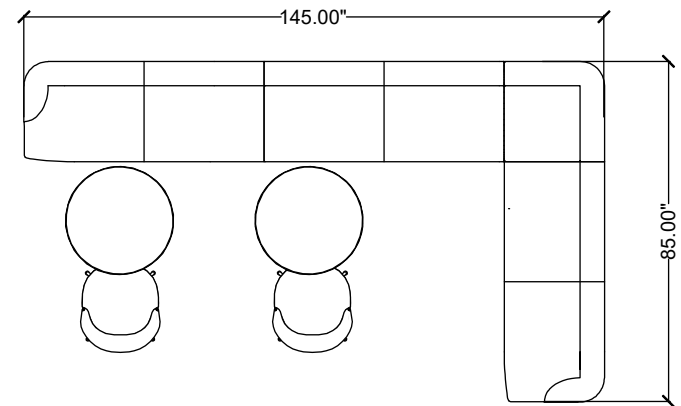

stylex

LUNA 01

Materials priced in Grade B Fabric. This specification is for budget purposes and reflects list pricing.

LUNA 01

LINE	PART NUMBER	PART DESCRIPTION	QTY	LIST	EXT. LIST
1	LNE21L60	Luna, Elevated, Arm Left, Low Back, 60in Long, Standard Uph	1	\$4,287.00	\$4,287.00
2	LNE11L60	Luna, Elevated, Standard, Low Back, 60in Long, Standard Uph	1	\$3,810.00	\$3,810.00
3	LNE41L25	Luna, Elevated, Round Inside Corner, Low Back, Standard Uph	1	\$2,589.00	\$2,589.00
4	LNE22L60	Luna, Elevated, Arm Right, Low Back, 60in Long, Standard Uph	1	\$4,287.00	\$4,287.00
5	OB-RD27000-ST1-B29	Obair Multi-Purpose Table with Single Base - Round 27" Straight Edge	2	\$1,387.00	\$2,774.00
6	UL1110	Underline Chair, Armless, Four Leg Metal	2	\$1,107.00	\$2,214.00
				Quote Total:	\$19,961.00