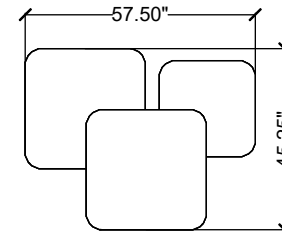

stylex

TRIM 03

This specification is for budget purposes and reflects list pricing.

TRIM 03

LINE	PART NUMBER	PART DESCRIPTION	QTY	LIST	EXT. LIST
1	TR242414OMT	Trim, Coffee Table, 24D x 24W x 14H, Open Base, Metal	1	\$1,272.00	\$1,272.00
2	TR303014OLM	Trim, Coffee Table, 30D x 30W x 14H, Open Base, Laminate	1	\$1,653.00	\$1,653.00
3	TR303016OLM	Trim, Coffee Table, 30D x 30W x 16H, Open Base, Laminate	1	\$1,658.00	\$1,658.00
				Quote Total:	\$4,583.00