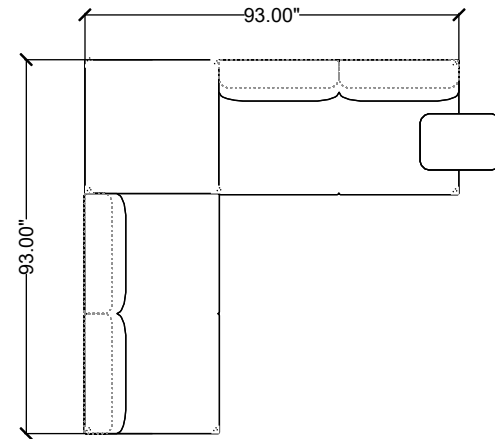

stylex

METRUM 04

Materials priced in Grade B Fabric. This specification is for budget purposes and reflects list pricing.

METRUM 04

LINE	PART NUMBER	PART DESCRIPTION	QTY	LIST	EXT. LIST
1	MT22	Metrum, High Back, Double, Standard Uph	1	\$5,505.00	\$5,505.00
2	MT54	Metrum, Table, Full Corner Table	1	\$1,650.00	\$1,650.00
3	MT22	Metrum, High Back, Double, Standard Uph	1	\$5,505.00	\$5,505.00
4	TR2014245SW	Trim, Pull-Up Table, Lounge Height, 20D x 14W x 24.5H, Solid Wood	1	\$1,798.00	\$1,798.00
				Quote Total:	\$14,458.00