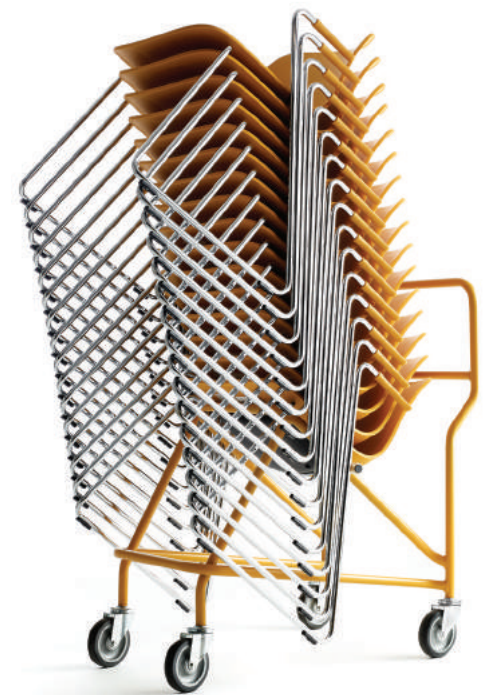

Verve

Wood leg option includes White Oak, Natural Maple, Walnut and Black Stain on White Oak.

Verve offers different stacking options including four-leg and sled base, arm and armless. With certain colors, dollies may be powder coated to match the plastic shell.

Verve is available in a variety of upholstery options: fully upholstered, upholstered interior liner, upholstered seat pad, and loose upholstered seat pad (shown).

Verve
Guest/Task/Conference

Verve is a versatile plastic shell chair program that offers inspiring, affordable, ergonomic seating for the types of flexible spaces where people now meet and work. As office footprints shrink, there is an increased demand for appropriately scaled seating that does not compromise a user's experience.