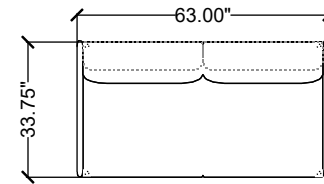

stylex

METRUM 06

Materials priced in Grade B Fabric. This specification is for budget purposes and reflects list pricing.

METRUM 06

LINE	PART NUMBER	PART DESCRIPTION	QTY	LIST	EXT. LIST
1	ADB15T36SW	Adorn B15 in, T36 in, Solid Wood	1	\$2,857.00	\$2,857.00
2	CV352	Cove High Back, Wood Base	2	\$3,816.00	\$7,632.00
3	MT22	Metrum, High Back, Double, Standard Uph	1	\$5,505.00	\$5,505.00
4	MT43	Metrum, Arm, Privacy Arm	1	\$574.00	\$574.00
5	MT43	Metrum, Arm, Privacy Arm	1	\$574.00	\$574.00