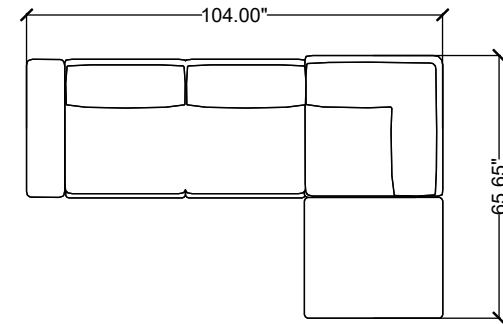

# stylex

NYC 04

---

Materials priced in Grade B Fabric. This specification is for budget purposes and reflects list pricing.

**NYC 04**

<b>LINE</b>	<b>PART NUMBER</b>	<b>PART DESCRIPTION</b>	<b>QTY</b>	<b>LIST</b>	<b>EXT. LIST</b>
1	NY041	NYC Wrap-Over, One-Seat Inline Bench, Standard Uph	1	\$2,641.00	\$2,641.00
2	NY161	NYC Wrap-Over, 90 Degree Corner, Standard Uph	1	\$5,269.00	\$5,269.00
3	NY121	NYC Wrap-Over, Two Seat Unit, Standard Uph	1	\$6,794.00	\$6,794.00
4	NY29	NYC Arm, 9 Inch	1	\$778.00	\$778.00
				<b>Quote Total:</b>	<b>\$15,482.00</b>