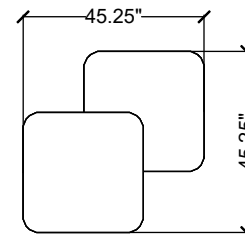

stylex

TRIM 01

This specification is for budget purposes and reflects list pricing.

TRIM 01

LINE	PART NUMBER	PART DESCRIPTION	QTY	LIST	EXT. LIST
1	TR303014OSW	Trim, Coffee Table, 30D x 30W x 14H, Open Base, Solid Wood	1	\$2,711.00	\$2,711.00
2	TR303016OMT	Trim, Coffee Table, 30D x 30W x 16H, Open Base, Metal	1	\$1,402.00	\$1,402.00
				Quote Total:	\$4,113.00