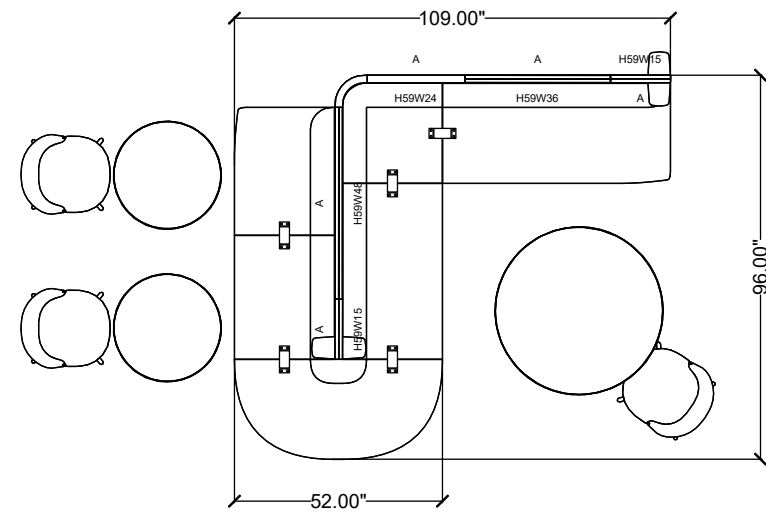

stylex

LUNA 12

Materials priced in Grade B Fabric. This specification is for budget purposes and reflects list pricing.

stylex

LUNA 12

LINE	PART NUMBER	PART DESCRIPTION	QTY	LIST	EXT. LIST
1	LNP31L57	Luna, Plinth, Armless End Left, Low Back, 57in Long, Standard Uph	1	\$4,608.00	\$4,608.00
2	LNP11L31	Luna, Plinth, Standard, Low Back, 31in Long, Standard Uph	1	\$3,180.00	\$3,180.00
3	LNP11L44	Luna, Plinth, Standard, Low Back, 44in Long, Standard Uph	1	\$3,636.00	\$3,636.00
4	LNP41L25	Luna, Plinth, Round Inside Corner, Low Back, Standard Uph	1	\$3,164.00	\$3,164.00
5	LNP52L52	Luna, Plinth, Round End Cap, Low Back, 52in Long, Standard Uph	1	\$3,889.00	\$3,889.00
6	LNP32L32	Luna, Plinth, Armless End Right, Low Back, 32in Long, Standard Uph	1	\$3,179.00	\$3,179.00
7	OB-RD27000-ST1-B29	Obair Multi-Purpose Table with Single Base - Round 27" Straight Edge	2	\$1,387.00	\$2,774.00
8	OB-RD42000-ST1-B29	Obair Multi-Purpose Table with Single Base - Round 42" Straight Edge	1	\$2,013.00	\$2,013.00
9	STB01	Still Screens, Base, Small	2	\$128.00	\$256.00
10	STU01H59W36	Still Screens, 36in Width, Uph. Screen, 59in Height	1	\$1,825.00	\$1,825.00
11	STU01H59W48	Still Screens, 48in Width, Uph. Screen, 59in Height	1	\$1,884.00	\$1,884.00
12	STU02H59W15	Still Screens, Transition, Uph. Screen, 59in Height	2	\$1,203.00	\$2,406.00
13	STW01H59W24	Still Screens, 24in Width, Wood Screen, 59in Height	1	\$2,168.00	\$2,168.00
14	STW02H59	Still Screens, 90 Degree Corner, Wood Screen, 59in Height	1	\$1,295.00	\$1,295.00
15	UL1112	Underline Chair, Armless, Four Leg Wood	3	\$1,285.00	\$3,855.00