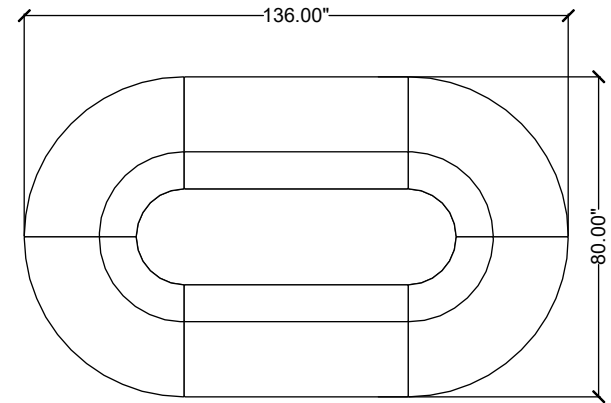

stylex

SHARE 06

Materials priced in Grade B Fabric. This specification is for budget purposes and reflects list pricing.

SHARE 06

LINE	PART NUMBER	PART DESCRIPTION	QTY	LIST	EXT. LIST
1	SH1126	Share, Chair, Two-Seater, Lounge Height, Standard Upholstery	2	\$4,465.00	\$8,930.00
2	SH1576	Share, Chair, 90 Outside Curved, Lounge Height, Standard Upholstery	4	\$3,841.00	\$15,364.00
				Quote Total:	\$24,294.00